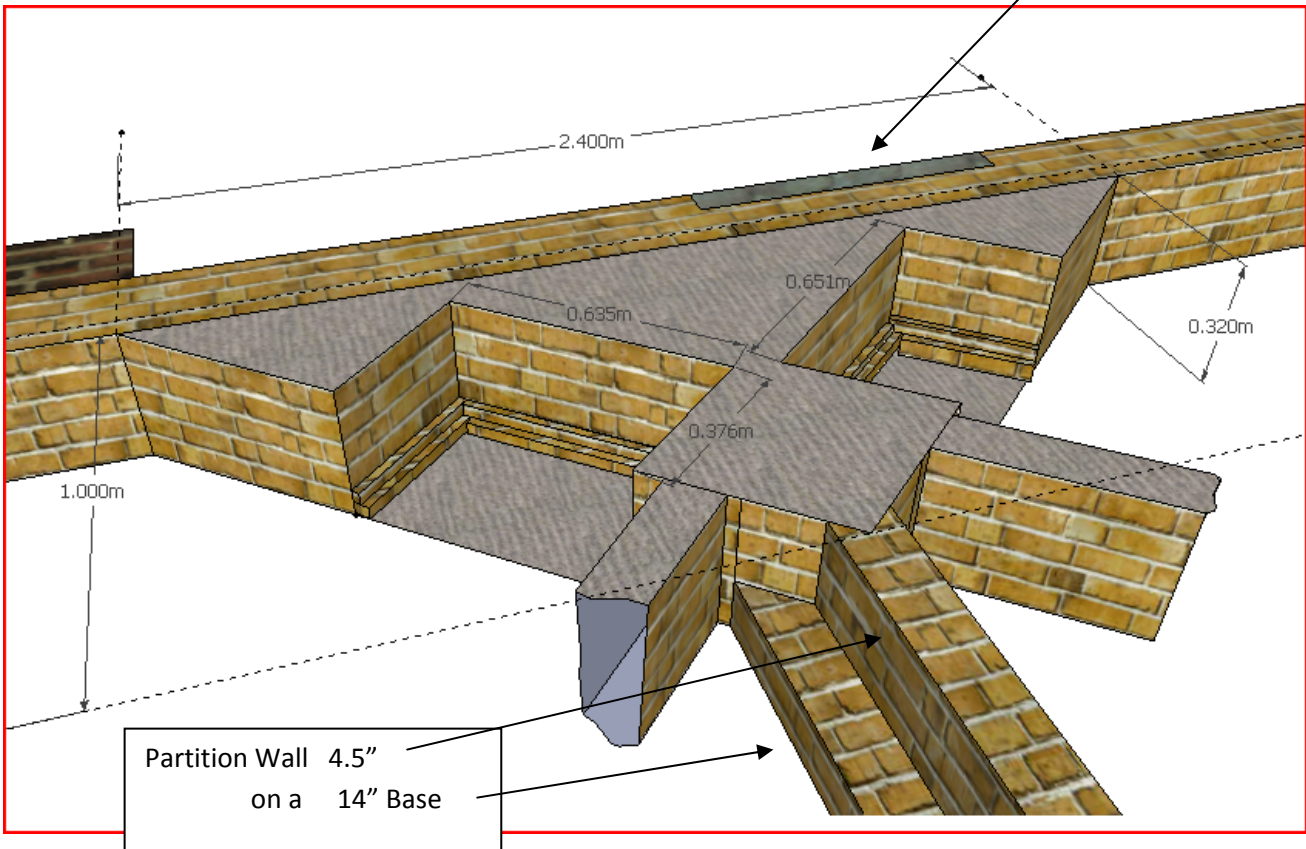

Workers Cottage 20.11.2013

Note: Brickwork cut out for Door Frame. 0.80m wide

Partition Wall 4.5"
on a 14" Base