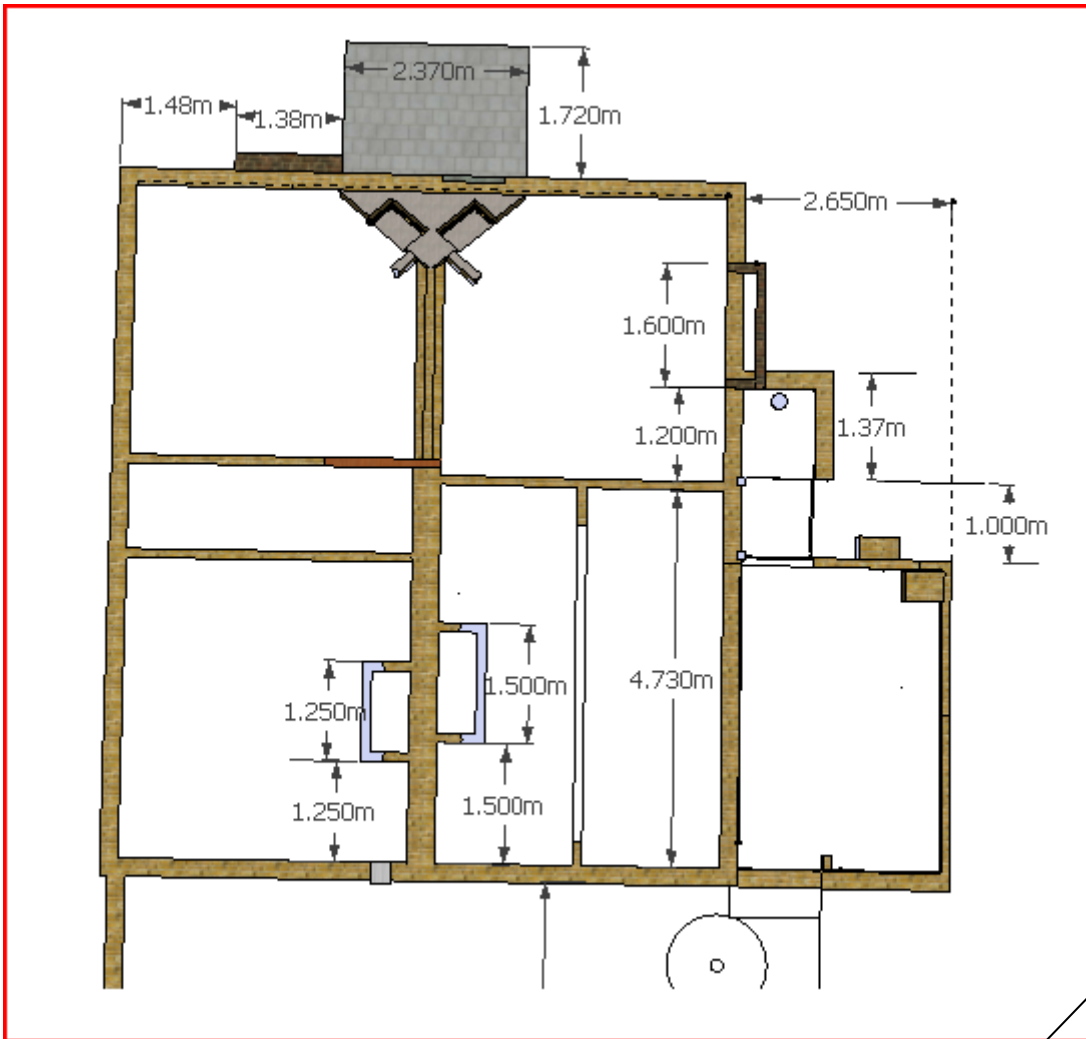

Workers Cottage 20.11.2013

Note: Brickwork cut out for Door Frame. 0.80m wide

Partition Wall 4.5"
on a 14" Base